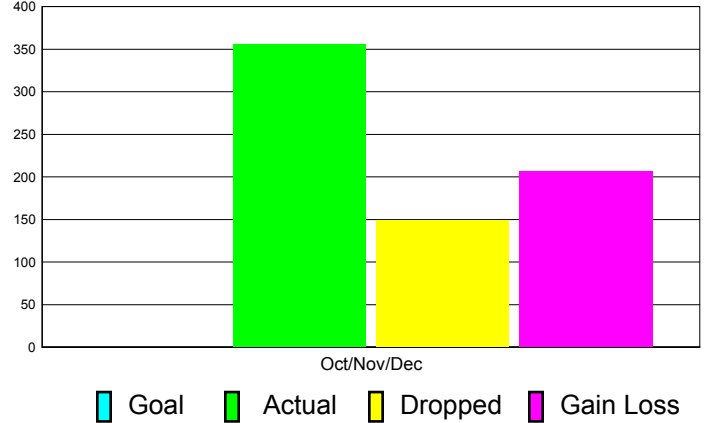

Membership Results 2011-2012

Goal, New, Dropped, Gain/Loss