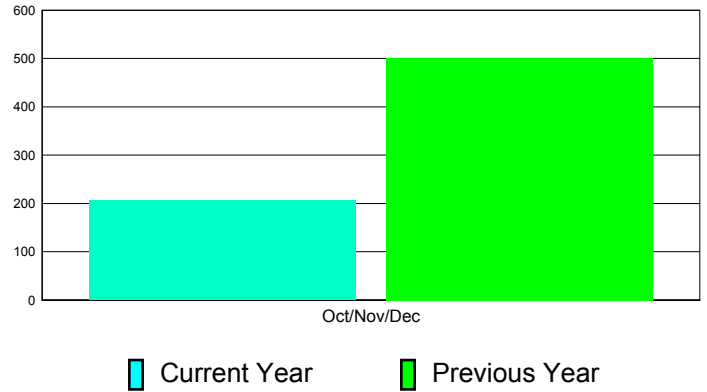

Comparison of Membership Gain/Loss

Current Year Compared to the Previous Year