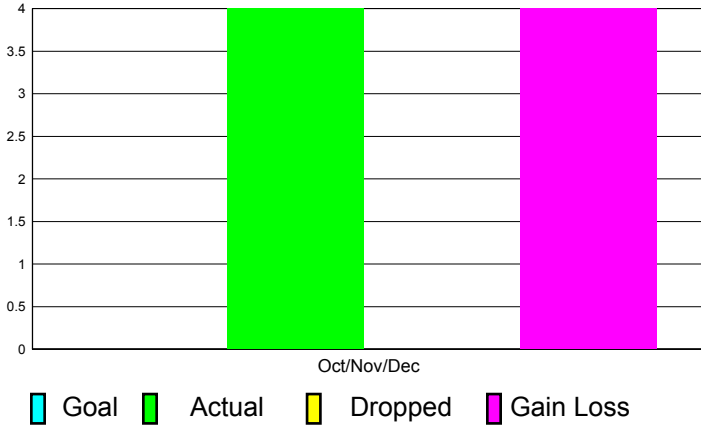

GMT Reports for District (or Undistricted) **District 324C5**

GMT: M NAGARAJAN

Location: INDIA

GMT CA: 6

CLUBS

Club Results
2011-2012

Clubs
2010-2011

Month	New Club Goal	Actual New Clubs	Actual Dropped Clubs	Gain/Loss of Clubs	Gain/Loss of Clubs
Oct/Nov/Dec	0	4	0	4	0
Totals	0	4	0	4	0

Club Results 2011-2012

Goal, New, Dropped, Gain/Loss

Comparison of Club Gain/Loss

Current Year Compared to the Previous Year

YTD Status Quo Clubs 2010-2011

Status Quo Clubs Compared to Status Quo Members

MEMBERSHIP