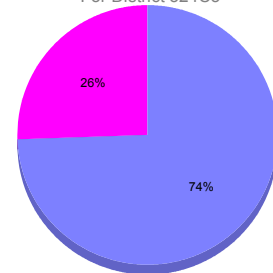

Membership Results
2011-2012

Membership
2010-2011

Month	Net Memb Goal	Actual New Memb	Actual Dropped Memb	Gain/Loss of Memb	Gain/ Loss of Memb
Oct/Nov/Dec	0	355	149	206	501
Totals	0	355	149	206	501

Membership Results 2011-2012

Goal, New, Dropped, Gain/Loss

Comparison of Membership Gain/Loss

Current Year Compared to the Previous Year

Gender Comparison 2010-2011

For District 324C5

Oct/Nov/Dec

Male Female